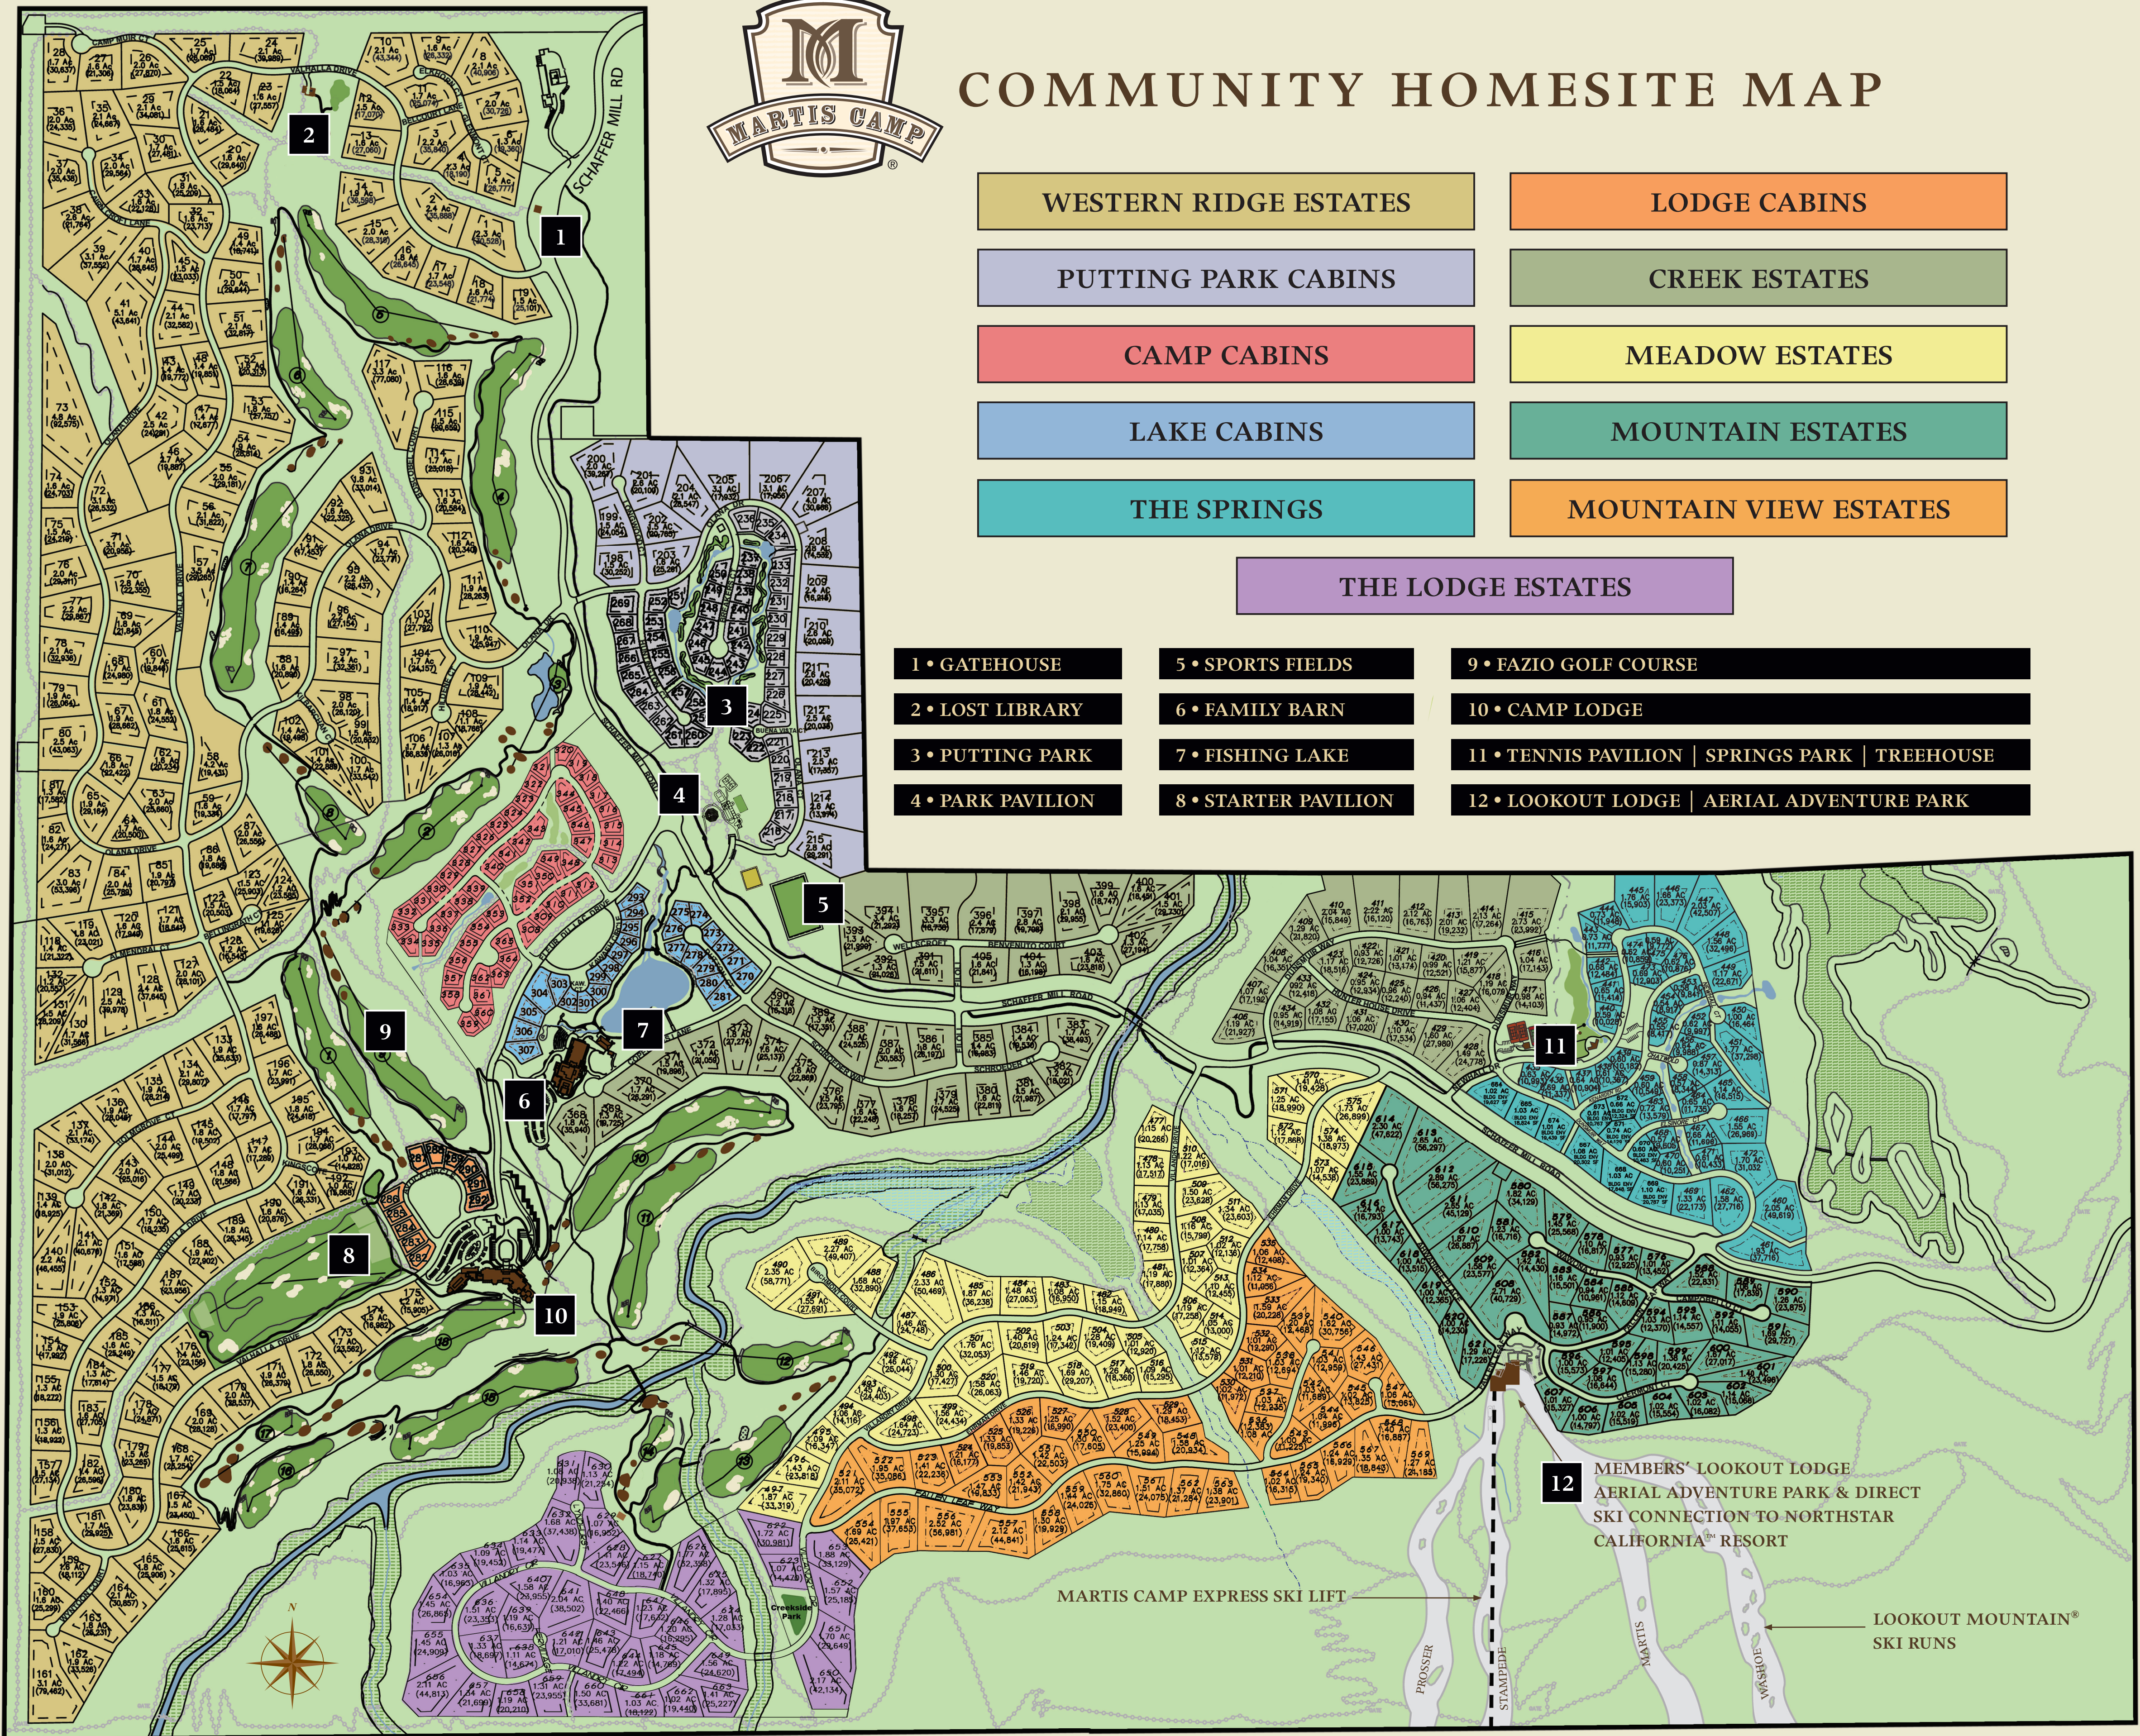

COMMUNITY HOMESITE MAP

WESTERN RIDGE ESTATES

LODGE CABINS

PUTTING PARK CABINS

CREEK ESTATES

CAMP CABINS

MEADOW ESTATES

LAKE CABINS

MOUNTAIN ESTATES

THE SPRINGS

MOUNTAIN VIEW ESTATES

THE LODGE ESTATES

1 • GATEHOUSE

5 • SPORTS FIELDS

9 • FAZIO GOLF COURSE

2 • LOST LIBRARY

6 • FAMILY BARN

10 • CAMP LODGE

3 • PUTTING PARK

7 • FISHING LAKE

11 • TENNIS PAVILION | SPRINGS PARK | TREEHOUSE

4 • PARK PAVILION

8 • STARTER PAVILION

12 • LOOKOUT LODGE | AERIAL ADVENTURE PARK